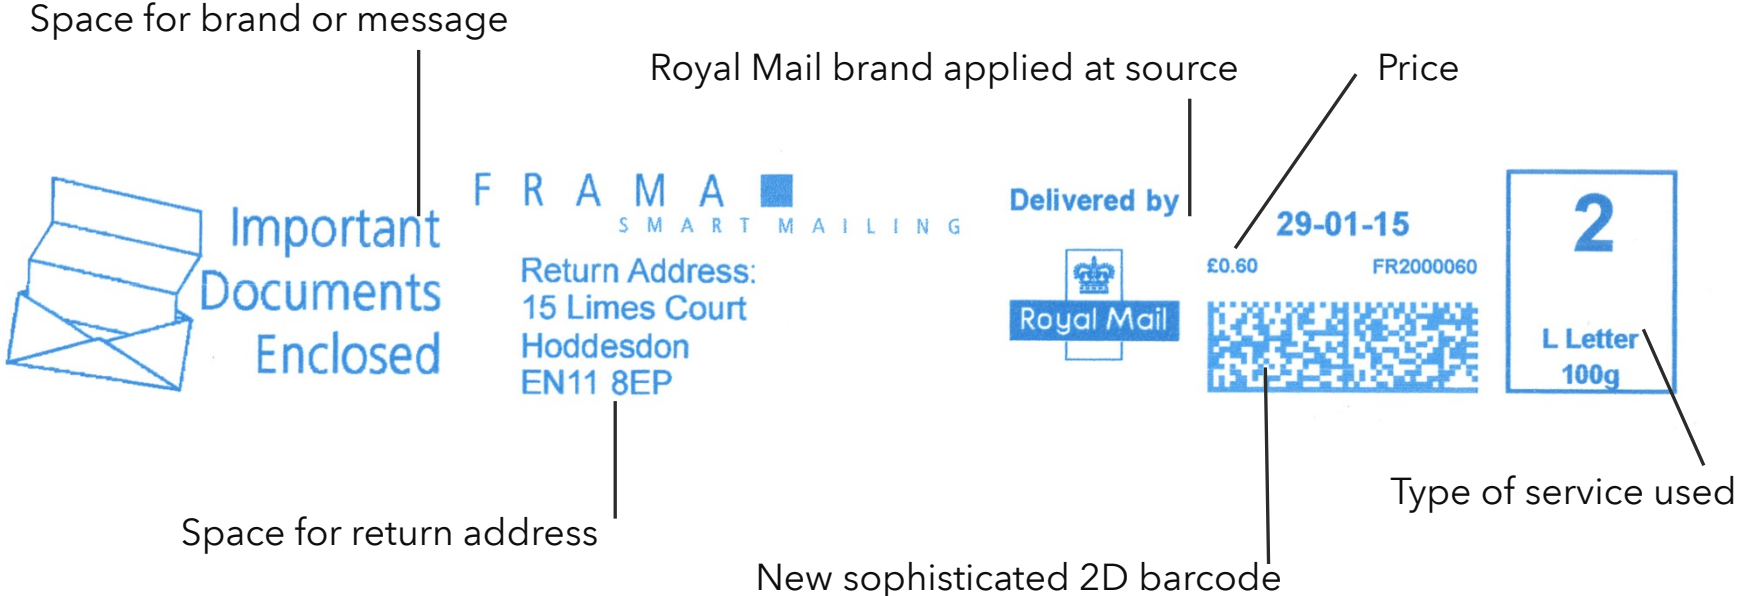

Introduction to Mailmark™

What is Mailmark™?

Royal Mail has invested £70m in the development and introduction of the new MailMark™ technology into the UK postal market.

The current town die is replaced by a digital 2D barcode which will be used to track mail items through the Royal Mail sorting system.

Simplified access to Royal Mail products
A more professional finish to items of mail
Automated postal tariff updates
Saves your business money

Creating the right impression

As well as providing an additional saving, Mailmark will also improve the look of your mail...

Old style

New style

Anatomy of Mailmark™

Mailmark™ – The facts

**Incorrect pricing of post cost businesses over
£2m in collected surcharges in 2013**

**Mailmark provides Easy tariff updates to ensure the correct tariff
is always used**